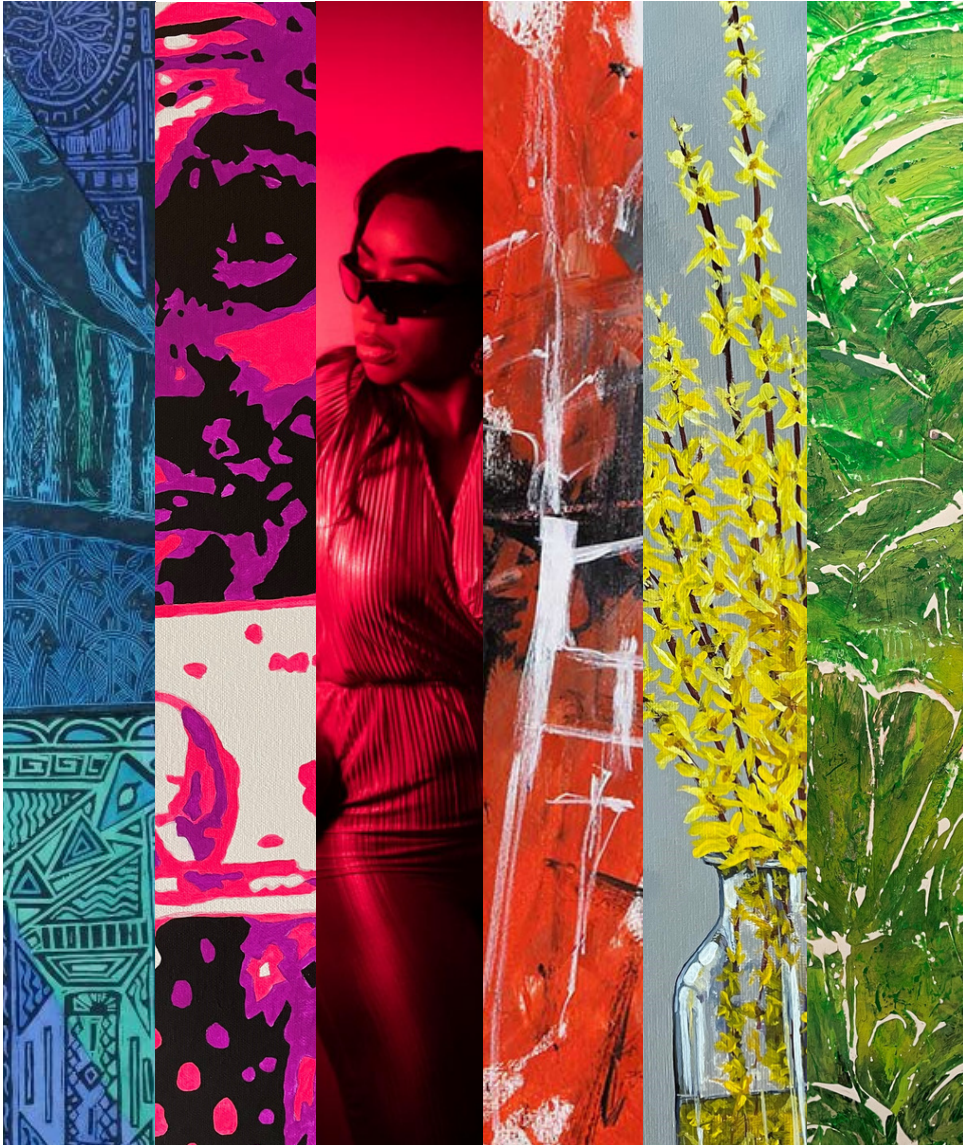

# Color Theory: An Exploration of Pigments

August 5 - 28, 2021

Featuring Guest Artist: Jim Sherraden

For artwork information, see pages 5 & 6.

**Color Theory: An Exploration of Pigments is an exhibit focused on the way we experience color, and the emotional power pigments can evoke. Observe a textural ombré of color as you walk LeMoyné's gallery. See how over 30 artists express the harmony and inspiration brought on by statements of color in this exciting new exhibit, featuring guest artist, Jim Sherraden.**

### **Featured Artist: Jim Sherraden**

The 2021 Chain of Parks Art Festival cover artist is back for LeMoyné's Color Theory: An Exploration of Pigments exhibit. Kansas native, Jim Sherraden, has been a resident of Nashville, Tennessee since 1977. There he completed his university studies, which included a strong education in printmaking. From this foundation, he managed Hatch Show Print beginning in 1984 until 2013, overseeing its transition from a cultural survivor to a widely recognized graphic design icon and destination for letterpress enthusiasts.

In 2005, Sherraden returned to carving his own woodcuts, continuing the work that first led him to Hatch Show Print over 30 years earlier. Six years later he began creating wooden quilts and then paper quilts. For these works of art, the artist readily cuts up his own printed pieces, mixing and matching them on single and multi-dimensional surfaces.