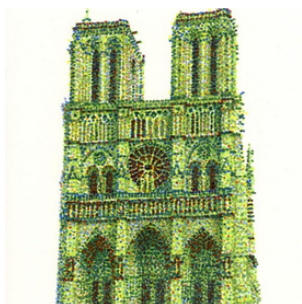

**Orange, Chinatown,**  
Scott Stepan,  
8" x 8", \$60

**Florida Panther,**  
J Randy Smith,  
23" x 19", \$195

**Golden Girl,**  
Stan Johnson,  
30" x 20", \$1200

**Forsythia and Grey,**  
Judy Macdonald,  
20" x 10", \$200

**Africana Flower,**  
Quincie Hamby,  
20" x 6", \$250

**Notre Dame in Green,**  
Mary Jo Spector,  
7" x 5", \$195

**Springtime,**  
Linda Van Beck,  
48" x 32", \$400

**Cross Pollination,**  
April Fitzpatrick,  
36" x 24", NFS