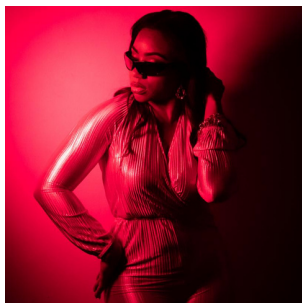

Red Light Special,
Stan Johnson,
20" x 16", $640