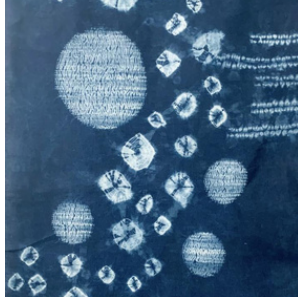

#137 Blue Danette,  
Jim Sherraden,  
24" x 24", \$1400

Reef Study 5,  
Chloe York,  
18" x 24", \$500

Paper Quilt #82,  
Jim Sherraden,  
26" x 26", \$1400

Into the Blue,  
Dan Taylor,  
60" x 60", \$2000