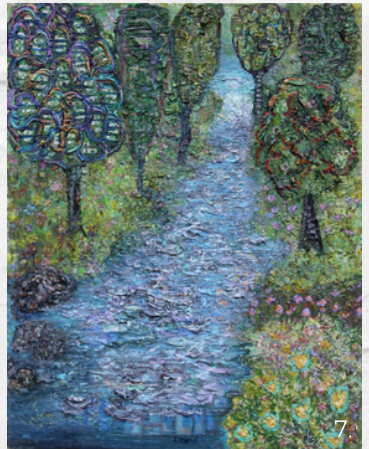

Donald Davis

1. **Abstract on Denim & Canvas**, Oil, Acrylic, & Mixed Media, 20" x 16", $700
2. **Woman's Profile**, Oil, Acrylic, & Mixed Media, 13" x 10.75", $1,100
3. **Boy Standing with Balloons**, Oil, Acrylic, & Mixed Media, 16" x 12", $700
4. **Untitled Bust**, Oil, 20" x 16", $1,200
5. **Untitled**, Oil, Acrylic, & Mixed Media, 24" x 30", $1,500
6. **Virtuous Woman**, Oil & Mixed Media, 16" x 20", $2,500
7. **Peace Like a River**, Oil, 10" x 8", $475