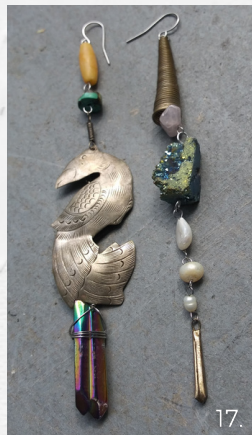

Lei Snelling

- 8. **Good Company**, Water-soluble Pastel & Gold Leaf, 17.5" x 14.5", \$600
- 9. **Pinkie**, Water-soluble Pastel & Graphite, 23.75" x 23.75", \$500
- 10. **Mama**, Batik, 43" x 13.5", \$150
- 11. **Paper Doll**, Water-soluble Pastel & Wood, 11.5" x 8.5", \$100
- 12. **Soleil**, Mixed Media, 24" x 12", \$150
- 13. **Hey Girl**, Water-soluble Pastel & Wood, 10" x 7", \$100
- 14. **Snap Peas**, Raffia & Fabric, 8.5" x 9.5", \$125

## Participating Artist Highlights

15.

16.

17.

18.

19.

20.

21.