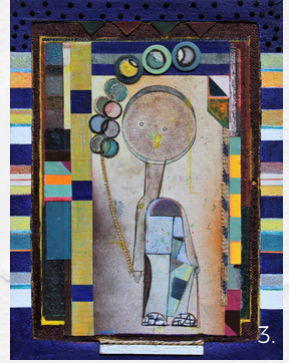

Donald Davis

1. **Abstract on Denim & Canvas**, Oil, Acrylic, & Mixed Media, 20" x 16", $700
2. **Woman's Profile**, Oil, Acrylic, & Mixed Media, 13" x 10.75", $1,100
3. **Boy Standing with Balloons**, Oil, Acrylic, & Mixed Media, 16" x 12", $700
4. **Untitled Bust**, Oil, 20" x 16", $1,200
5. **Untitled**, Oil, Acrylic, & Mixed Media, 24" x 30", $1,500
6. **Virtuous Woman**, Oil & Mixed Media, 16" x 20", $2,500
7. **Peace Like a River**, Oil, 10" x 8", $475