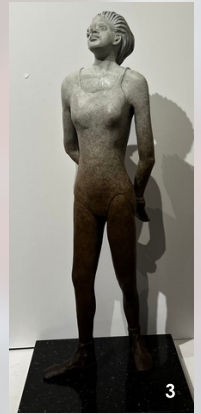

1) Eluster Richardson, "A Crack in the Concrete", Oil on Canvas, 30" x 40", NFS
2) Eluster Richardson, "Ethiopian Dancer", Bronze, 27" x 10" x 10", $9,000
3) Eluster Richardson, "A tribute to Misty Copeland", Bronze, 23" x 7" x 5", $8,000
4) Eluster Richardson, "Arabesque", Bronze, 27" x 9" x 14", $8,000
5) Eluster Richardson, "Peace", Oil on Canvas, 26" x 50", $5,000
6) Eluster Richardson, "Lake Iamonia", Oil on Canvas, 37" x 61", $5,000
7) Eluster Richardson, "St Marks", Oil on Canvas, 36" x 60", $5,000
8) Eluster Richardson, "Wood Storks on Bottom Road", Oil on Canvas, 36" x 60", $5,000