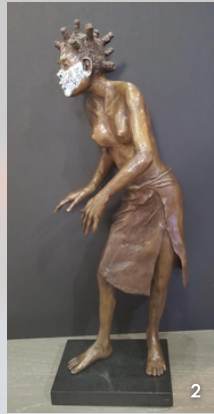

1) Eluster Richardson, "A Crack in the Concrete", Oil on Canvas, 30" x 40", NFS
2) Eluster Richardson, "Ethiopian Dancer", Bronze, 27" x 10" x 10", $9,000
3) Eluster Richardson, "A tribute to Misty Copeland", Bronze, 23" x 7" x 5", $8,000
4) Eluster Richardson, "Arabesque", Bronze, 27" x 9" x 14", $8,000
5) Eluster Richardson, "Peace", Oil on Canvas, 26" x 50", $5,000
6) Eluster Richardson, "Lake Iamonia", Oil on Canvas, 37" x 61", $5,000
7) Eluster Richardson, "St Marks", Oil on Canvas, 36" x 60", $5,000
8) Eluster Richardson, "Wood Storks on Bottom Road", Oil on Canvas, 36" x 60", $5,000