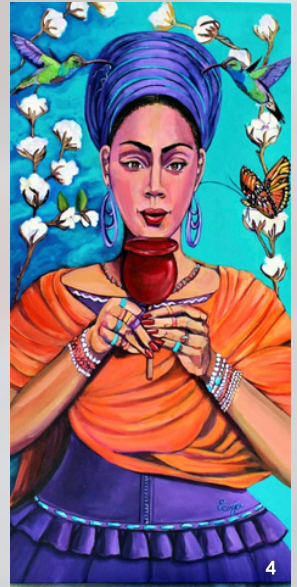

Participating Artists

1) Elton Burgest, "Spiral", Digital Painting, 30" x 40", $300
2) Harris Wiltsher, "Dancing Crown", Screenprint, 22" x 30", $795
3) Janelle Edwards, "Wanderer", Mixed Media, 7cm x 1.5cm, $40
4) Janice Ecinja Mccaskill, "Scarlet Blues", Acrylic on canvas, 36" x 18", $3,900
5) Steven Hendrxx, "Lunch Man", Acrylic, 24" x 30", $600
6) Stan Johnson, "Centered Thought", Photograph, 18" x 12", $750
7) Marina Brown, "Princess", Watercolor, 29" x 25", $600
8) Rolex J. Saint Preux, "Melo", Graphite on paper, 18" x 24", $450