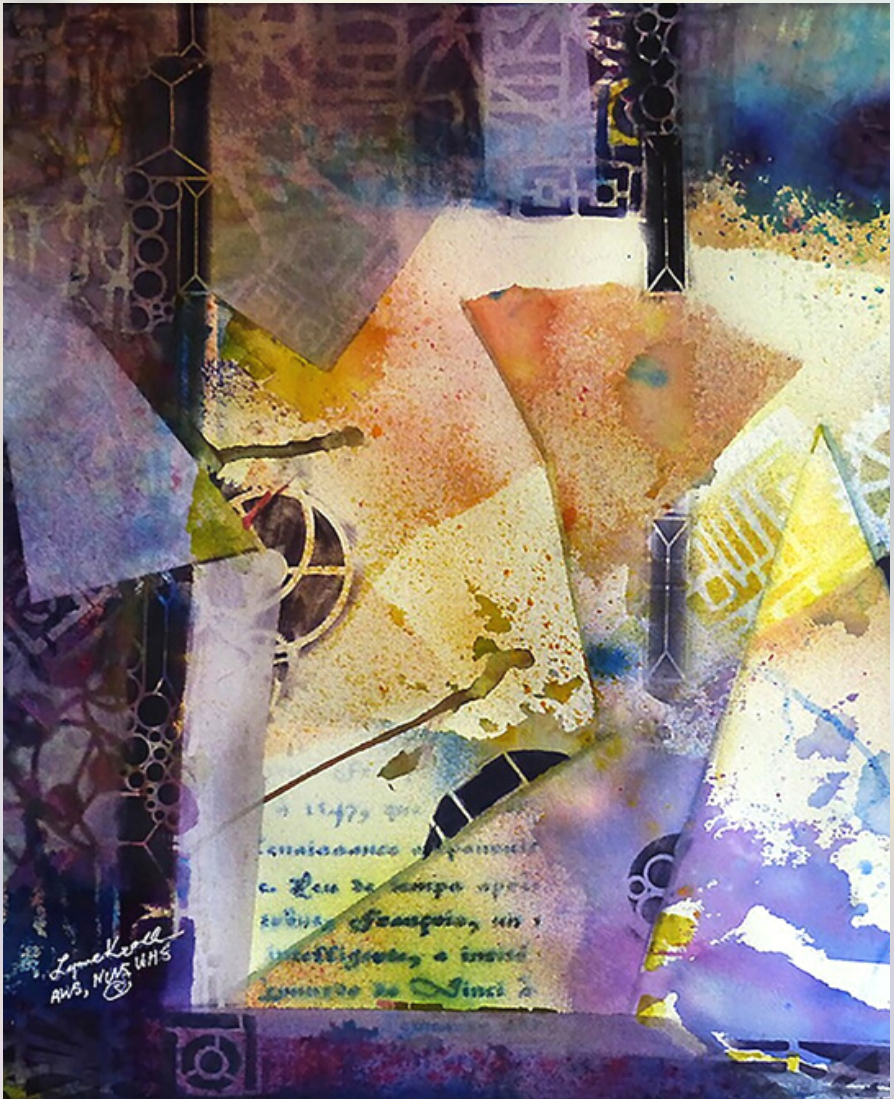

Le Moyne Arts

35th Tri-State Juried Water Media Exhibition

May 18 - June 24, 2023

Lynne Kroll, "Letters from the Edge", Watercolor, 28" x 36",
from the 2021 Tri-State Exhibit

LeMoyné Arts is delighted to have the Tallahassee Watercolor Society back for its 35th Anniversary! Tallahassee Watercolor Society was established in the 1980s to promote the art of watercolor painting in Tallahassee and surrounding communities in Florida, Alabama, and Georgia. This long-standing partnership is a natural extension of the mission of both organizations.

This annual exhibition attracts artists throughout the region and is juried by nationally accredited artists. The selected artists explore a variety of watercolor techniques and subject matter, showcasing the beauty of this medium.