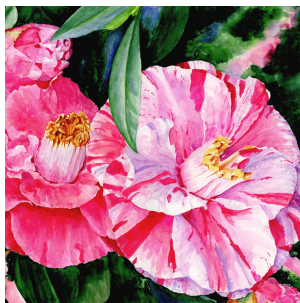

White Pelicans at the Refuge,
Phillip Pollock,
16" x 20", NFS

Stained Glass Monstera,
Eva-Lynn Powell,
15.5" x 20", \$350

Evening Kingfisher,
Nathaniel Pye,
26 3/8" x 32 1/2", \$875

Rain's Gift,
Elena Scibelli,
21" x 28", \$1000

Tallahassee Lassies,
Elena Scibelli,
22" x 26", \$850

Cherokee Bean,
Janis Spitzer,
20.5" x 17", \$300

Where Did That Bird Go?,
Janis Spitzer,
17" x 20.5", \$300

Faces of New Orleans,
Don Taylor,
28" x 21", \$995