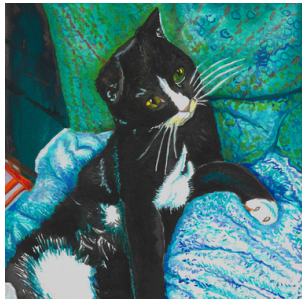

Relaxation Skills,
Mary Liz Tippin-Moody,
23" x 17", NFS