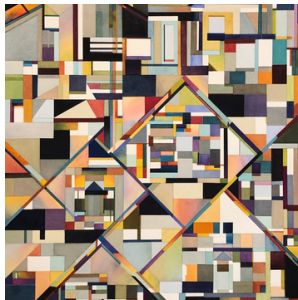

Mondrian's Dream,
Lisa Arnold Franklin,
27.5" x 20", $1400