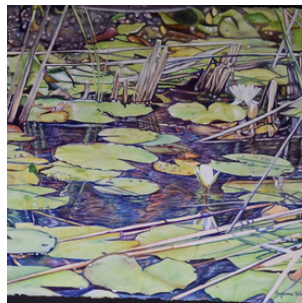

Wired In-Havana,
Don Taylor,
36" x 28", \$1500

Relaxation Skills,
Mary Liz Tippin-Moody,
23" x 17", NFS

Café Society,
Brenda Turner,
36" x 30", \$2000

Tranquil Canal,
Gail Watson,
36" x 28", \$2000

The One That Got Away,
Carol Wilson,
12" x 18", \$395

Fine and Dapper Dandy,
Suzanna Winton,
40" x 32", NFS

Lily Pads 2,
Suzanna Winton,
33" x 47", \$3500

Meet the Juror: Tom Lynch

Tom is one of the nation's premier watercolorists. He has written 8 books and hosted several award winning PBS TV Art Series. He was recently listed as one of the nation's top 20 teachers by a leading Art magazine. He is represented by some of the nation's leading museums and art galleries. With his uniquely styled landscape paintings, he strives for a level of excitement, movement and resonance that pushes somewhere beyond what the environment naturally provides. When considering subjects, he searches for something striking; like the color of the sky, the direction of natural light, the pattern of shadows, or the glint of sunlight on water. He then embellishes those striking features.