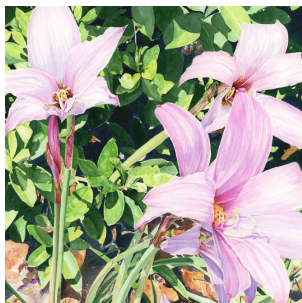

Rain's Gift,
Elena Scibelli,
21" x 28", $1000