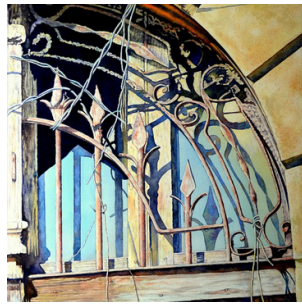

Tallahassee Lassies,
Elena Scibelli,
22" x 26", \$850

Cherokee Bean,
Janis Spitzer,
20.5" x 17", \$300

Where Did That Bird Go?,
Janis Spitzer,
17" x 20.5", \$300

Faces of New Orleans,
Don Taylor,
28" x 21", \$995