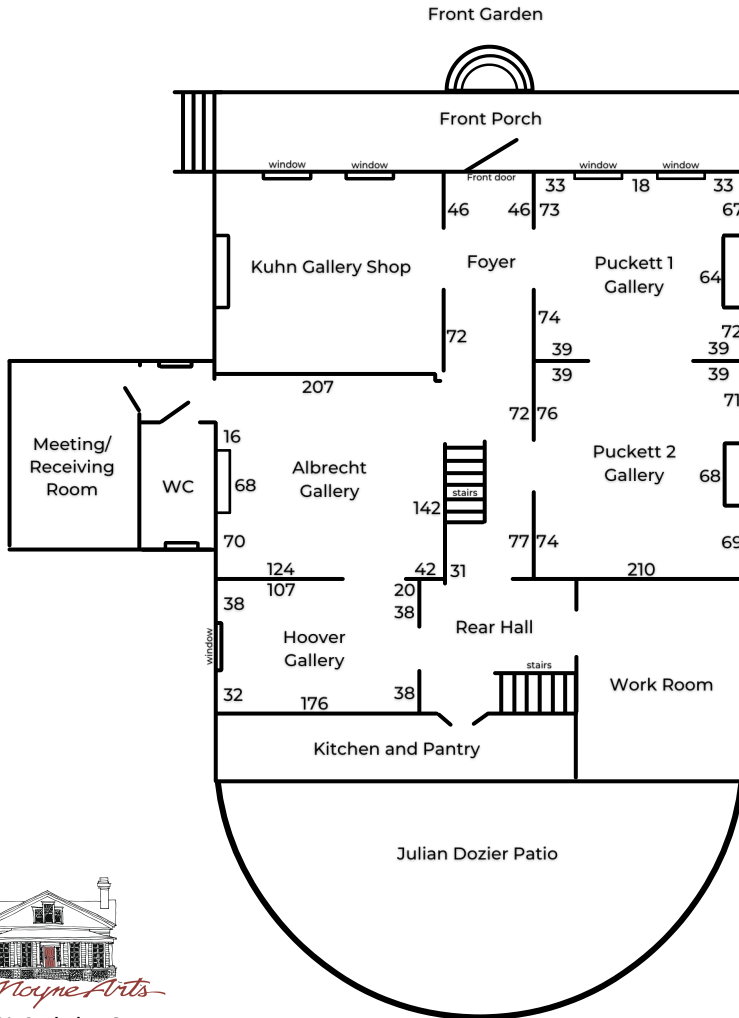

LeMoyné Arts Foundation, Inc. Exhibit Map

125 N. Gadsden St.
 Tallahassee, FL 32301
 850.222.8800
 lemoyné.org